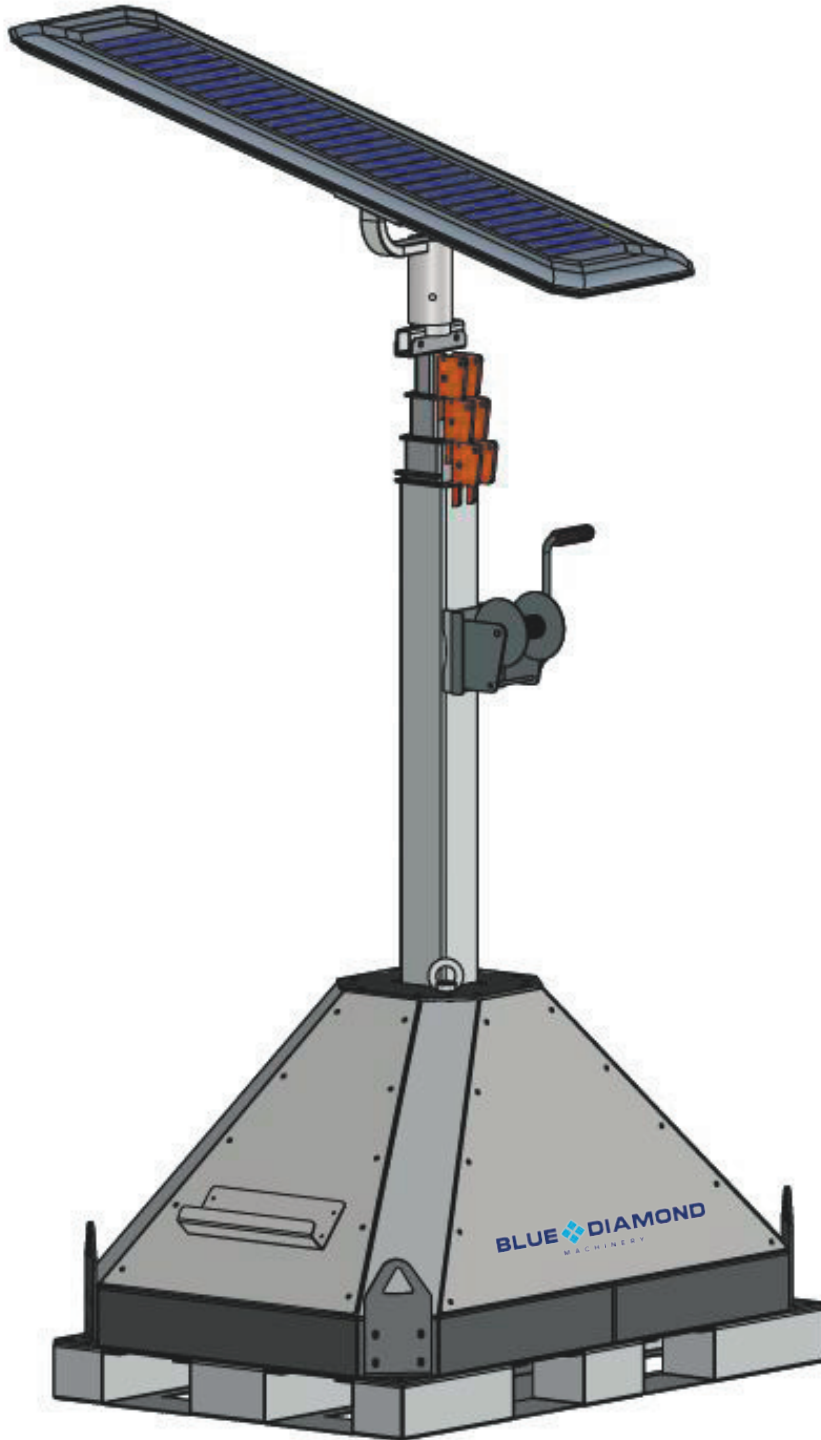

S-Street MultiLED

To find out more on Blue Diamond's range of renewable equipment visit: netzeroequipment.com.au